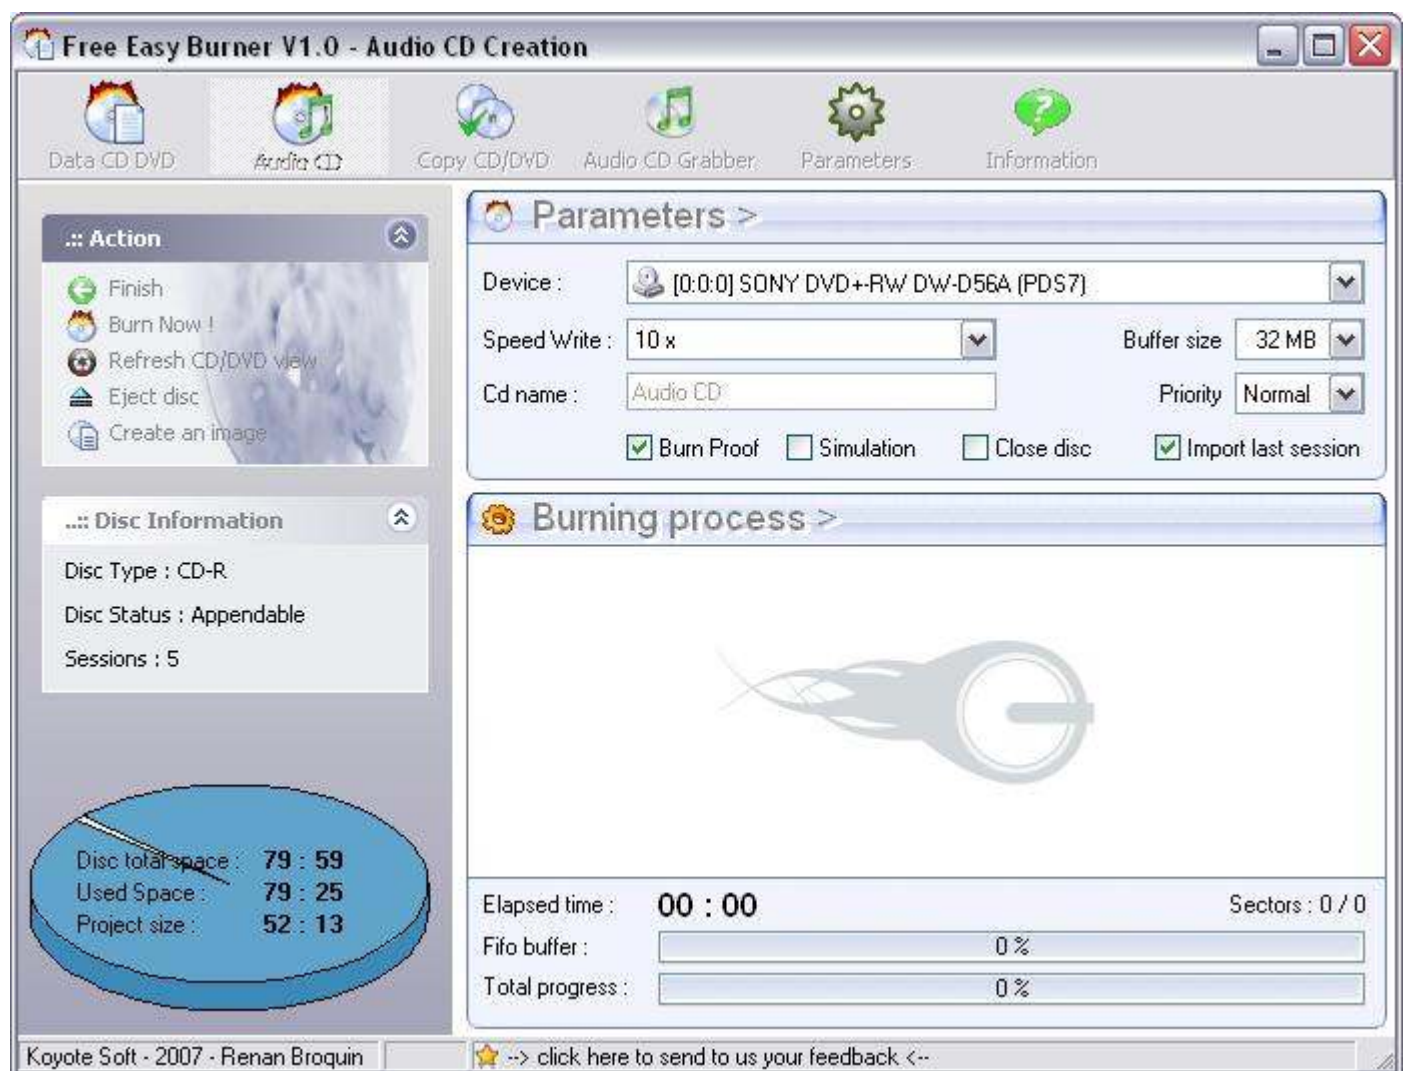

This window will appear under the main window to show you the current decoding process. Wait until all the files are decoded. A new window will appear like that :

Options and commands are the same for DATA or AUDIO. for explanation look at **"II- Burn your DATA project"**. The only differences are :