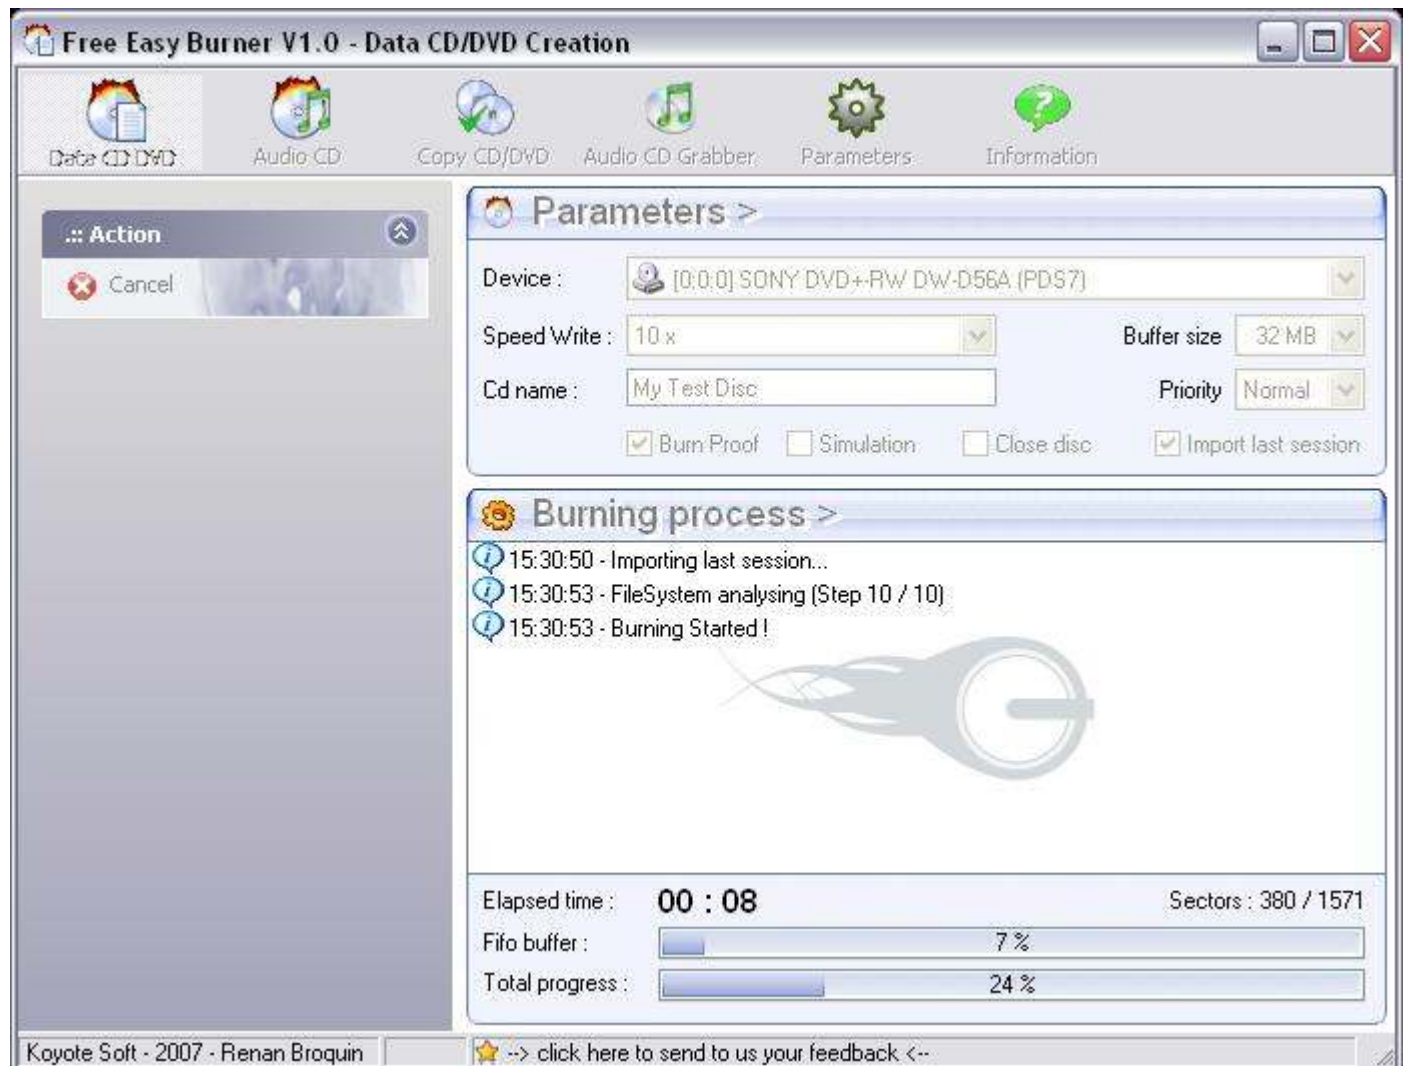

This is all the **actions** available on the burning window.

When your disc is not writable, the "**Burn now !**" action will not appear.
When your disc is not ReWritable, the "**Erase disc**" action will not appear.

if your disc is a CD-RW or a DVDRW, this option will appear to let you erase the content of your disc. click on it and wait (it can take a little time according to your disc and burner speed capacity).

Click on **Burn Now!** when you are ready to burn.

This picture show you the burning process. At the left side of the window, the "**Cancel**" action is available to cancel the current burning process. Be carefull, if you cancel the burn, your disc will be not readable...