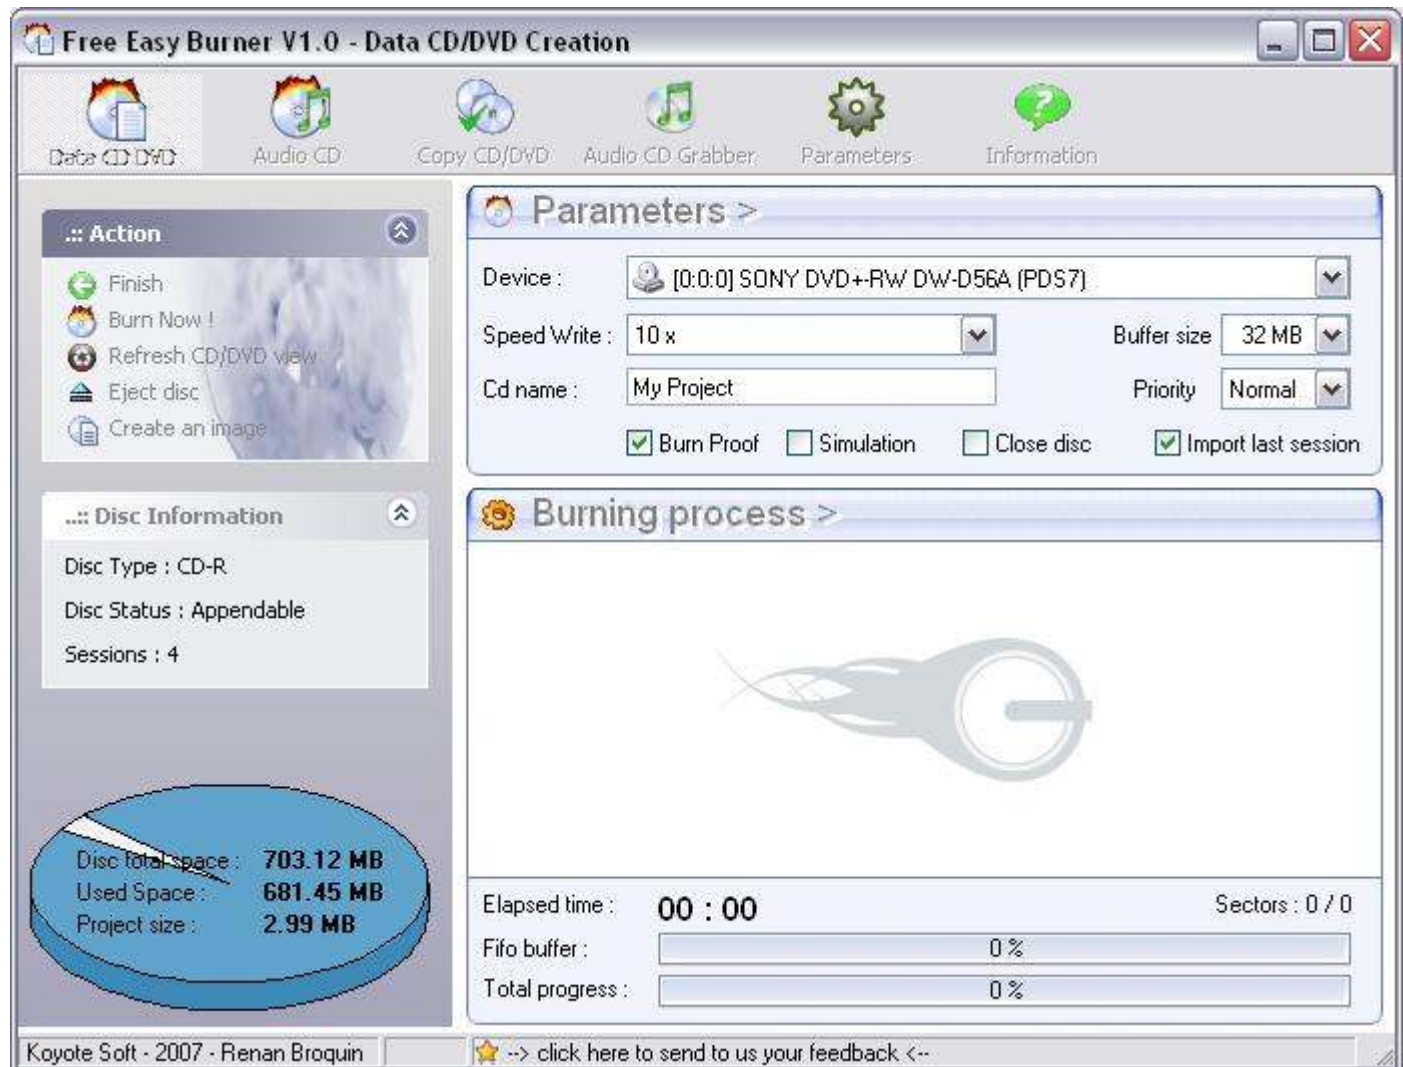

Here is the burning window when a cd or dvd is present in the selected burning device. As you can see, The disc information part show you the disc type (here is a CD-R, but can be DVD-R, DVD+R, DVD-RW, DVD+RW, CD-RW, DVD+R DL etc..). You can also see the disc status, here our disc is not empty and is appendable (mean that we can still burn on it on the available space). The sessions show you the sessions's number on the disc.

As you can see, the "Action"Part have a new item in his list : "**Burn Now !**"

Speed Write : Select in the list the speed that you want for your burn. This list contains all the available speed concerning the disc inserted and your burner.

CD Name : enter here the name of your disc.

Buffer Size : you can select the size of the fifo buffer in wich Free Easy CD DVD burner will cache your files during the burning process to avoid buffer underrun problems. By Default, 32 MB is selected.

Priority : This is the system priority of the burning process. You can select "High" for a high priority, in that case, other applications can be slower during the burn (because the priority given to the burning process).

Burn Proof : This is n option to avoid Buffer underrun problems. Selected by default, if your burner is compatible with the burn proof technology, it's better to burn with this option.

Simulation : This option allow you to realize a burning test. Your disc will not be written. The simulation option is not available with all disc type (some DVDs are not compatible with the Simulation Option), if not, the Simulation will be disabled.

Close Disc : Option to close the disc after the burning process. If you choose this option, your disc will be finalized and your disc will be no more writable. (for ReWritable disc, you will must erase the disc first to burn again on it).

Import last session : this option let you continue a multisession disc. When a disc is not closed, you can add new sessions on it. This "Import Last session" option will read the last session and add your new files to it.