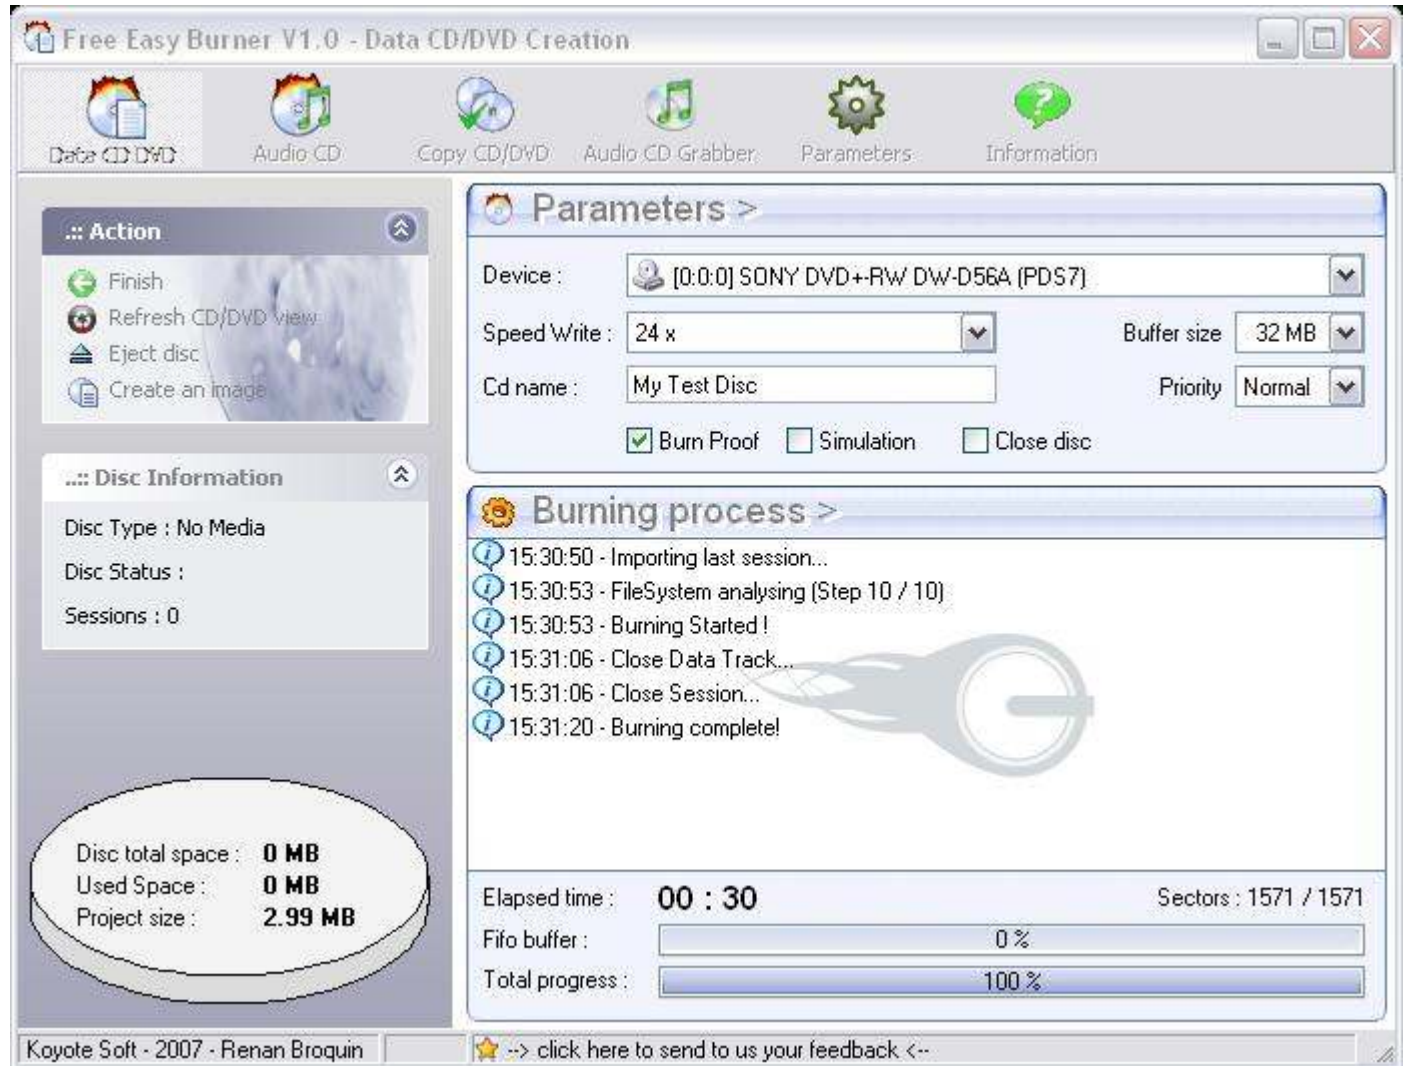

At the end of the burning process, your disc is automatically ejected. and the window will be updated to show you only actions available when there is no disc in your burner.